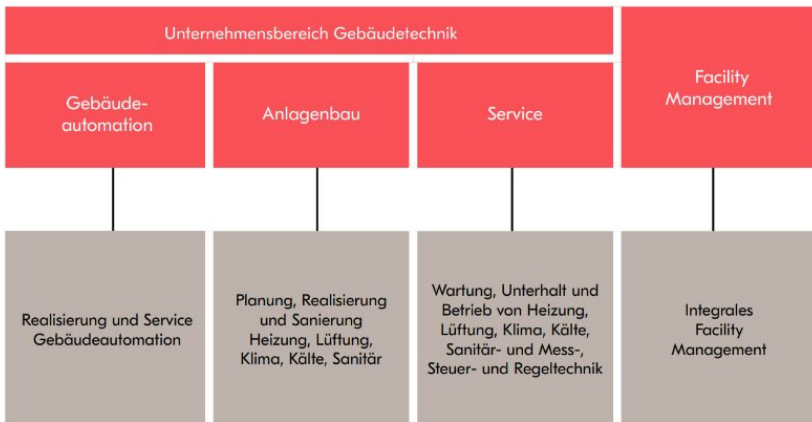

Unsere Geschäftsfelder

Perfekt kombiniert

haelg.ch

Unsere Zahlen - Unser Erfolg

2018:	305 Mio. CHF
2019:	308 Mio. CHF
2020:	312 Mio. CHF
2021:	315 Mio. CHF
2022:	315.7* Mio. CHF

315.7 97%

Gesamtumsatz der Hälg Group Millionen CHF Weiterempfehlung von Kunden

2018:	1040
2019:	1100
2020:	1125
2021:	1117
2022:	1057*

1057

Mitarbeitende

- Realisation, Service & Facility Management
- Technik
- Management & Admin
- Lernende & Praktikanten

4.3

★★★★☆
KUNUNU SCORE

91%

Weiterempfehlung auf Kununu

Werte & Verantwortung

Leitbild

Wir gestalten Partnerschaften **3** aktiv
Wir stellen den Kundennutzen ins Zentrum
Wir packen unsere Aufgaben engagiert an **2**
Wir wollen langfristigen Unternehmenserfolg **5**
Wir leben Gemeinschaft **4**

Platz 5

in unserer Kategorie «Bau», Platz 204 insgesamt im Rating der Top Arbeitgeber 2022*